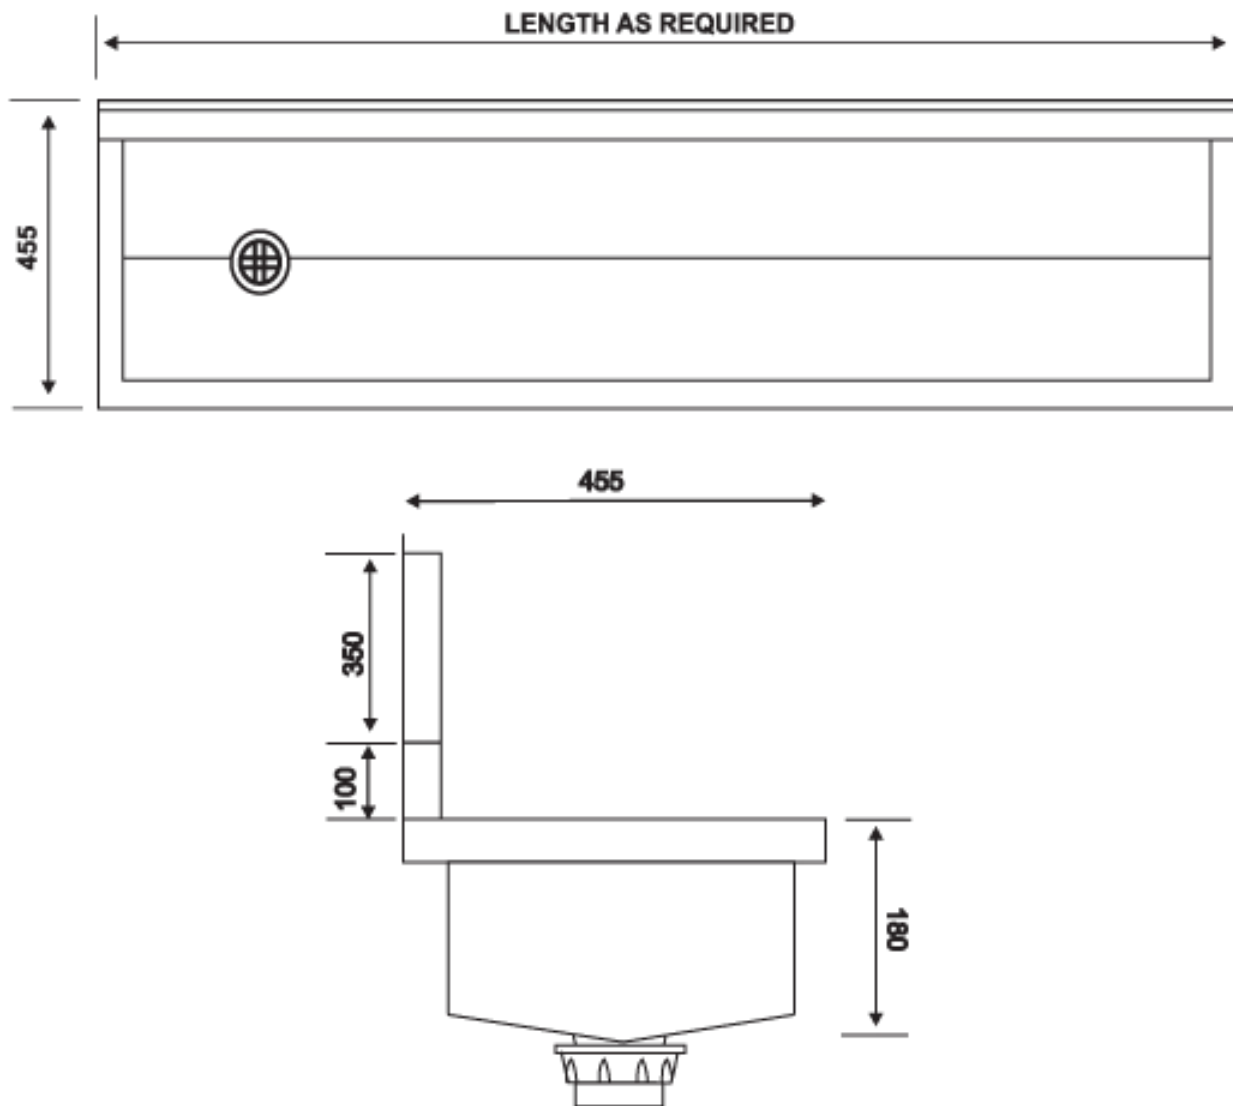

ADVANCE STAINLESS STEEL PTY LTD

8 Somerset Street Minto NSW 2566

Phone: (02) 9603 5688 Fax: (02) 9603 5828

ART TROUGH

Product code: ASSAT

Grade 304 satin finished
Tap hole & outlet position as required
300 splash back if required
Typical use: ART/Craft
Schools